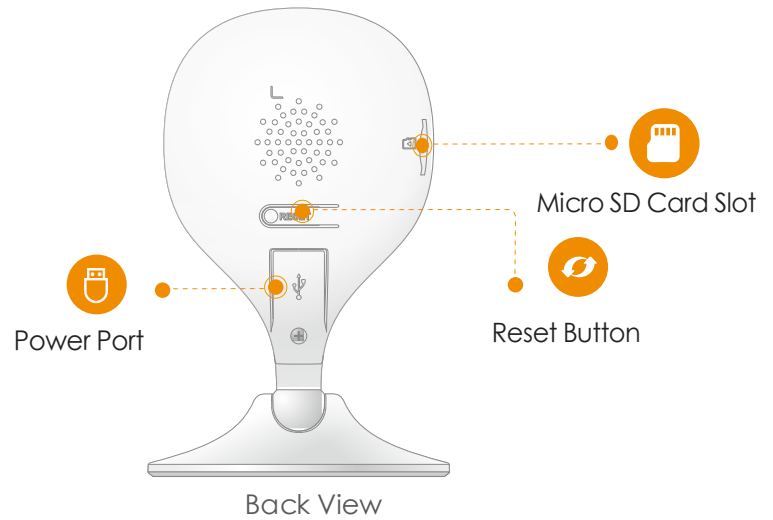

H.265 1080P Full HD

See more than 720P

Human Detection

Quickly find human targets in you home

Built-in Microphone

High quality microphone picks up sounds clearly while monitoring

Abnormal Sound Alarm

Sends alerts to your smartphone when it detects abnormal sound

Alarm Notification

Sends instant alerts to your mobile phone when an event is detected

24/7 Protection

Excellent night vision, feel safe even in complete darkness

Diversified Storage

Supports NVR, Cloud Storage or Micro SD card (up to 256GB)

Wi-Fi Connection

IEEE802.11b/g/n(2.4GHz)

Stay close with what you care

With Cloud service, you will have access to what you care as long as Internet is available. You can record daily or motion videos on Cloud and play back anytime anywhere.

Specifications

Camera

1/2.8" 2 Megapixel Progressive CMOS
 2MP (1920 x 1080)
 Night Vision: 10m(33ft) Distance
 3.6mm Fixed Lens
 Field of View : 89° (H), 46° (V), 108° (D)

Video & Audio

Video Compression : H.265/H.264
 Up to 25/30fps Frame Rate
 16x Digital Zoom
 Built-in Mic