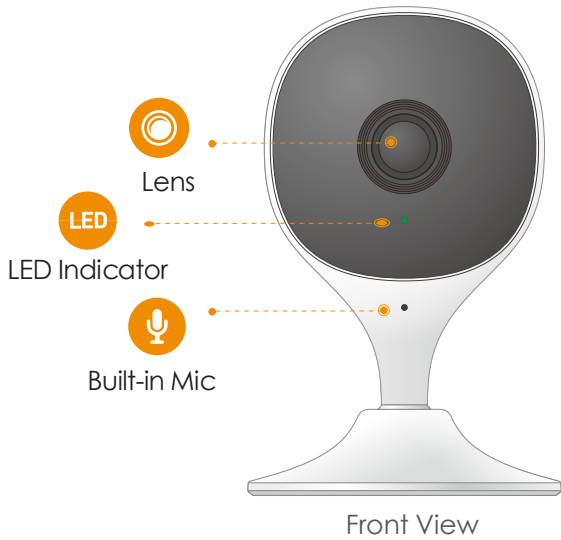

Imou

Cue 2C

1080P Wi-Fi Camera

With 1080P Full HD live monitoring and built-in microphone, Cue 2C lets you stay in touch with your family. Human Detection quickly finds human targets in images and immediately sends a notification to your smartphone, allowing you to monitor what matters without receiving annoying false alerts.

H.265 1080P Full HD

See more than 720P

Human Detection

Quickly find human targets in you home

Built-in Microphone

High quality microphone picks up sounds clearly while monitoring

Abnormal Sound Alarm

Sends alerts to your smartphone when it detects abnormal sound

Alarm Notification

Sends instant alerts to your mobile phone when an event is detected

24/7 Protection

Excellent night vision, feel safe even in complete darkness

Diversified Storage

Supports NVR, Cloud Storage or Micro SD card (up to 256GB)

Specifications

Camera

1/2.8" 2 Megapixel Progressive CMOS
 2MP (1920 x 1080)
 Night Vision: 10m(33ft) Distance
 3.6mm Fixed Lens
 Field of View : 89° (H), 46° (V), 108° (D)

Video & Audio

Video Compression : H.265/H.264
 Up to 25/30fps Frame Rate
 16x Digital Zoom
 Built-in Mic