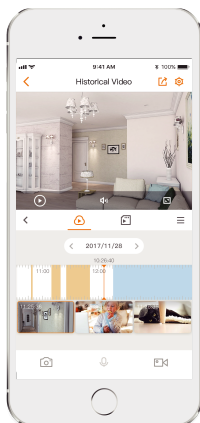

Imou

Cue 2C

1080P Wi-Fi Camera

With 1080P Full HD live monitoring and built-in microphone, Cue 2C lets you stay in touch with your family. Human Detection quickly finds human targets in images and immediately sends a notification to your smartphone, allowing you to monitor what matters without receiving annoying false alerts.

H.265 1080P Full HD

See more than 720P

Human Detection

Quickly find human targets in you home

Built-in Microphone

High quality microphone picks up sounds clearly while monitoring

Abnormal Sound Alarm

Sends alerts to your smartphone when it detects abnormal sound

Alarm Notification

Sends instant alerts to your mobile phone when an event is detected

24/7 Protection

Excellent night vision, feel safe even in complete darkness

Diversified Storage

Supports NVR, Cloud Storage or Micro SD card (up to 256GB)

Wi-Fi Connection

IEEE802.11b/g/n(2.4GHz)

Stay close with what you care

With Cloud service, you will have access to what you care as long as Internet is available. You can record daily or motion videos on Cloud and play back anytime anywhere.